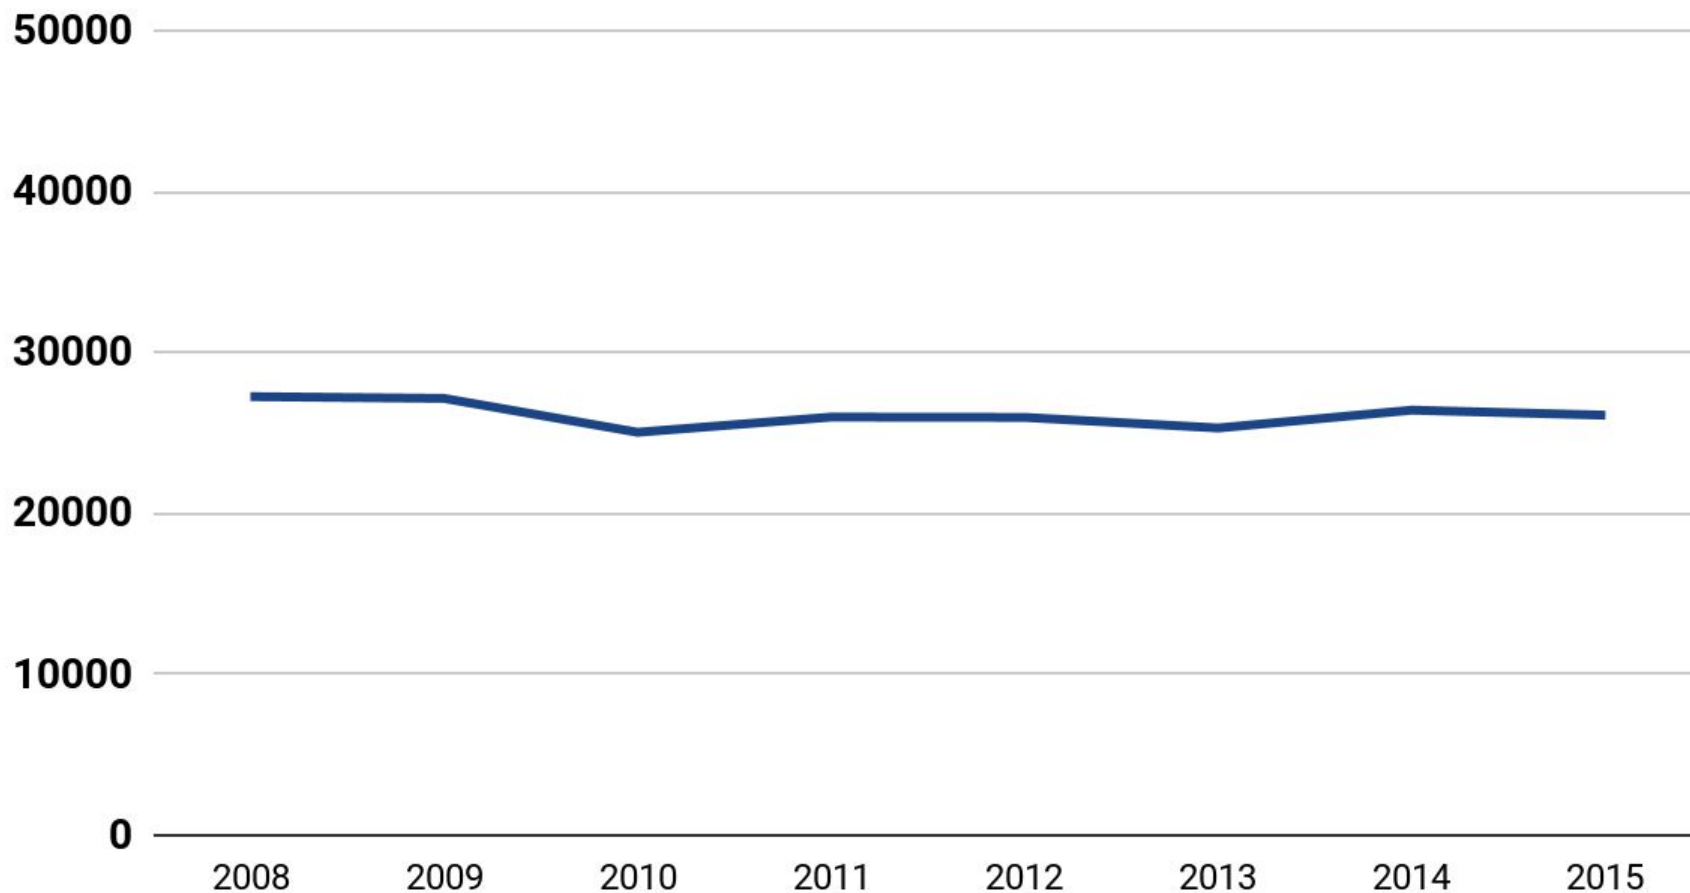

Počet dobrovolných pracovníků v neziskovém sektoru

ČSÚ, 2008-2015